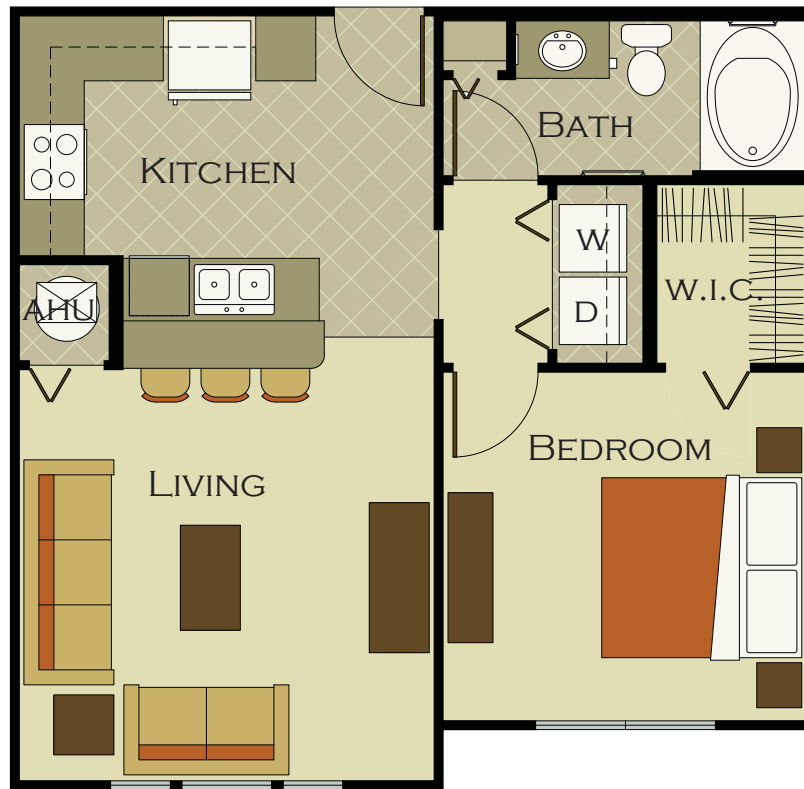

THE GLEN

AT CAGAN CROSSINGS

DIAMOND

ONE BEDROOM / ONE BATH

677 SQ.FT.*

* APPROXIMATE LIVING SPACE -
FLOOR PLANS MAY VARY

THE GLEN

AT CAGAN CROSSINGS

JADE

ONE BEDROOM / ONE BATH

871 SQ.FT.*

* APPROXIMATE LIVING SPACE -
FLOOR PLANS MAY VARY

THE GLEN

AT CAGAN CROSSINGS

OPAL

ONE BEDROOM / ONE BATH

935 SQ.FT.*

THE GLEN

AT CAGAN CROSSINGS

EMERALD

TWO BEDROOM / TWO BATH

1,119 SQ.FT.*

* APPROXIMATE LIVING SPACE -
FLOOR PLANS MAY VARY

THE GLEN

* APPROXIMATE LIVING SPACE -
FLOOR PLANS MAY VARY

THE GLEN

AT CAGAN CROSSINGS

TOPAZ

TWO BEDROOM / TWO BATH + DEN

1,477 SQ.FT.*

THE GLEN

AT CAGAN CROSSINGS