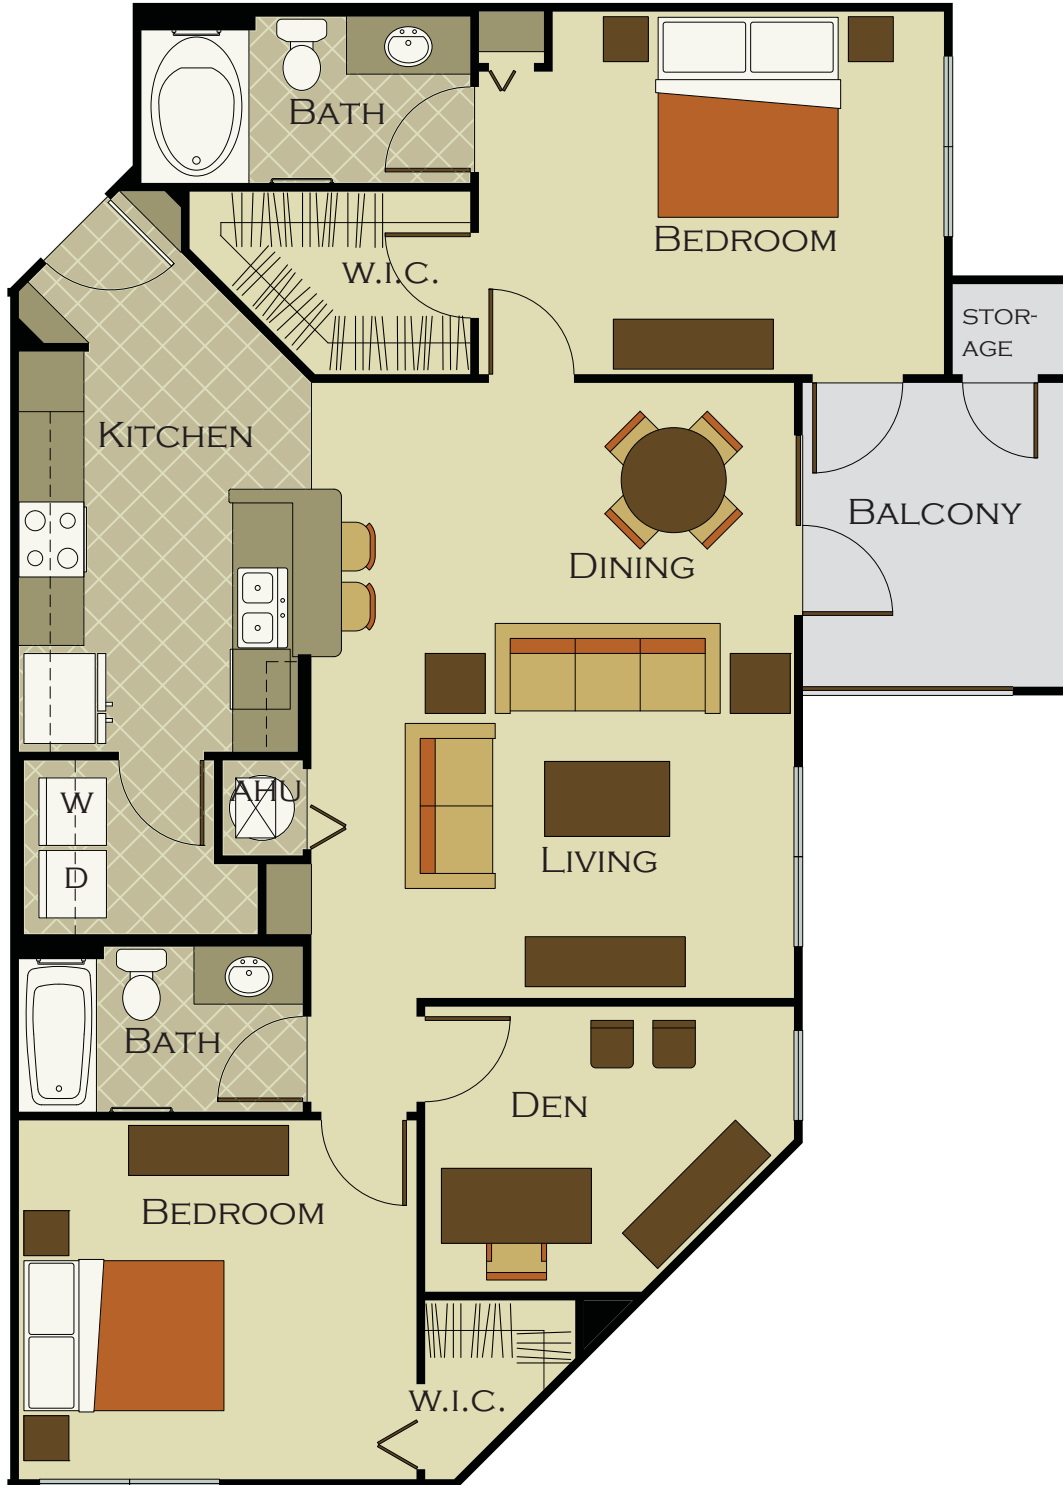

THE GLEN

AT CAGAN CROSSINGS

DIAMOND

ONE BEDROOM / ONE BATH

677 SQ.FT.*

* APPROXIMATE LIVING SPACE -
FLOOR PLANS MAY VARY

THE GLEN

AT CAGAN CROSSINGS

* APPROXIMATE LIVING SPACE -
FLOOR PLANS MAY VARY

THE GLEN

AT CAGAN CROSSINGS

TOPAZ

TWO BEDROOM / TWO BATH + DEN

1,477 SQ.FT.*

THE GLEN

AT CAGAN CROSSINGS

AMBER

TWO BEDROOM / TWO BATH + DEN

1,388 SQ.FT.*

* APPROXIMATE LIVING SPACE - FLOOR PLANS MAY VARY

THE GLEN

AT CAGAN CROSSINGS

PEARL

THREE BEDROOM / TWO BATH

1,435 SQ.FT.*

* APPROXIMATE LIVING SPACE -
FLOOR PLANS MAY VARY