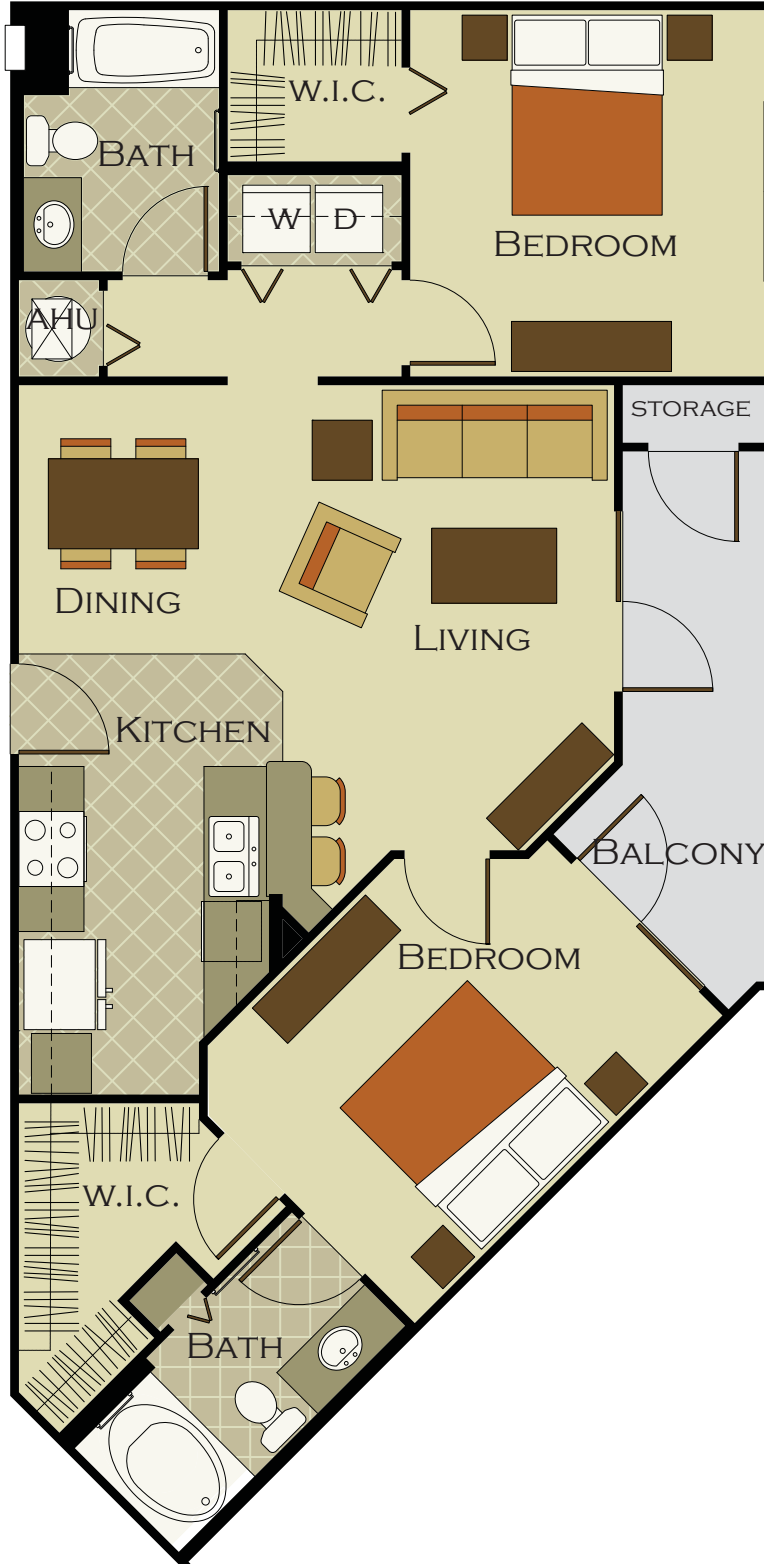

THE GLEN

AT CAGAN CROSSINGS

DIAMOND

ONE BEDROOM / ONE BATH

677 SQ.FT.*

* APPROXIMATE LIVING SPACE -
FLOOR PLANS MAY VARY

THE GLEN

AT CAGAN CROSSINGS

935 SQ.FT.*

THE GLEN

AT CAGAN CROSSINGS

EMERALD

TWO BEDROOM / TWO BATH

1,119 SQ.FT.*

* APPROXIMATE LIVING SPACE -
FLOOR PLANS MAY VARY

THE GLEN

AT CAGAN CROSSINGS

RUBY

TWO BEDROOM / TWO BATH

1,233 SQ.FT.*

* APPROXIMATE LIVING SPACE -
FLOOR PLANS MAY VARY

THE GLEN

AT CAGAN CROSSINGS

GARNET

* APPROXIMATE LIVING SPACE -
FLOOR PLANS MAY VARY

THE GLEN

AT CAGAN CROSSINGS

TOPAZ

TWO BEDROOM / TWO BATH + DEN

1,477 SQ.FT.*

THE GLEN

AT CAGAN CROSSINGS